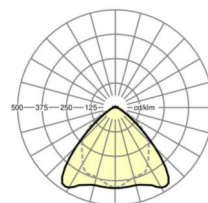

CHARACTERISTICS

Order number	19510027400
EAN number	4020863446018
Commodity code	94051190
Certification mark	IP 20, Protection class I, F, HACCP DIN10500/Food/IFS-application-related suitability/BRC, Indoor, CE
Impact resistance (IK rating)	IK03 (5°C bis 30°C)
Ambient temperatur	ta 5°C to 30°C
Warranty period	5 years
State funding programs	BEG - Federal funding for efficient buildings (valid only for Germany)

ELECTRICAL ENGINEERING

Controller	Electronic driver 3h emergency lighting (1 pcs.)
System output	95W
Mains voltage	230V/50Hz
Circuit breakers (inrush current)	7 pieces/B10, 12 pieces/B16, 12 pieces/C10, 20 pieces/C16
Energy efficiency class/light source	C

LIGHTING TECHNOLOGY

Placement	LED, Colour rendering/Light colour CRI ≥ 80 / 4000K
Colour tolerance (MacAdam)	3SDCM
Nominal luminous flux	16964lm
Nominal luminous flux-emergency lighting mode	933lm
LED service life	70000h L80/B10 (Tq 30°C), 100000h L80/B50 (Tq 25°C)
Luminaire luminous efficiency	179lm/W
Beam angle	95° (C0) / 95° (C90)
UGR lat./long.	23.8 / 25.2

MECHANICS

Housing colour	traffic white RAL 9016
Dimensions (LxWxH/DxH)	2299mm x 55mm x 37mm
Weight (net)	2.45kg
Type of installation	Mounting rail system installation, Light structure

DEEP-LINK

<https://www.regiolux.de/en/article/19510027400>

Reference	LED 17000lm 840
ηLB	100 %
Φ ↓/↑	98 % / 2 %
UGR lat./long.	23.8 / 25.2