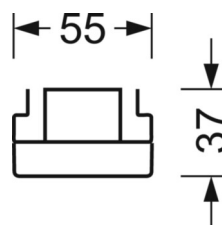

## LIGHTING TECHNOLOGY

Placement	LED, Colour rendering/Light colour CRI ≥ 80 / 4000K
Colour tolerance (MacAdam)	3SDCM
Nominal luminous flux	16964lm
Nominal luminous flux-emergency lighting mode	933lm
LED service life	70000h L80/B10 (Tq 30°C), 100000h L80/B50 (Tq 25°C)
Luminaire luminous efficiency	179lm/W
Beam angle	95° (C0) / 95° (C90)
UGR lat./long.	23.8 / 25.2

## MECHANICS

Housing colour	traffic white RAL 9016
Dimensions (LxWxH/DxH)	2299mm x 55mm x 37mm
Weight (net)	2.45kg
Type of installation	Mounting rail system installation, Light structure

## Dimensions

---

L	2299 mm	Length
B	55 mm	Width
H	37 mm	Height

---